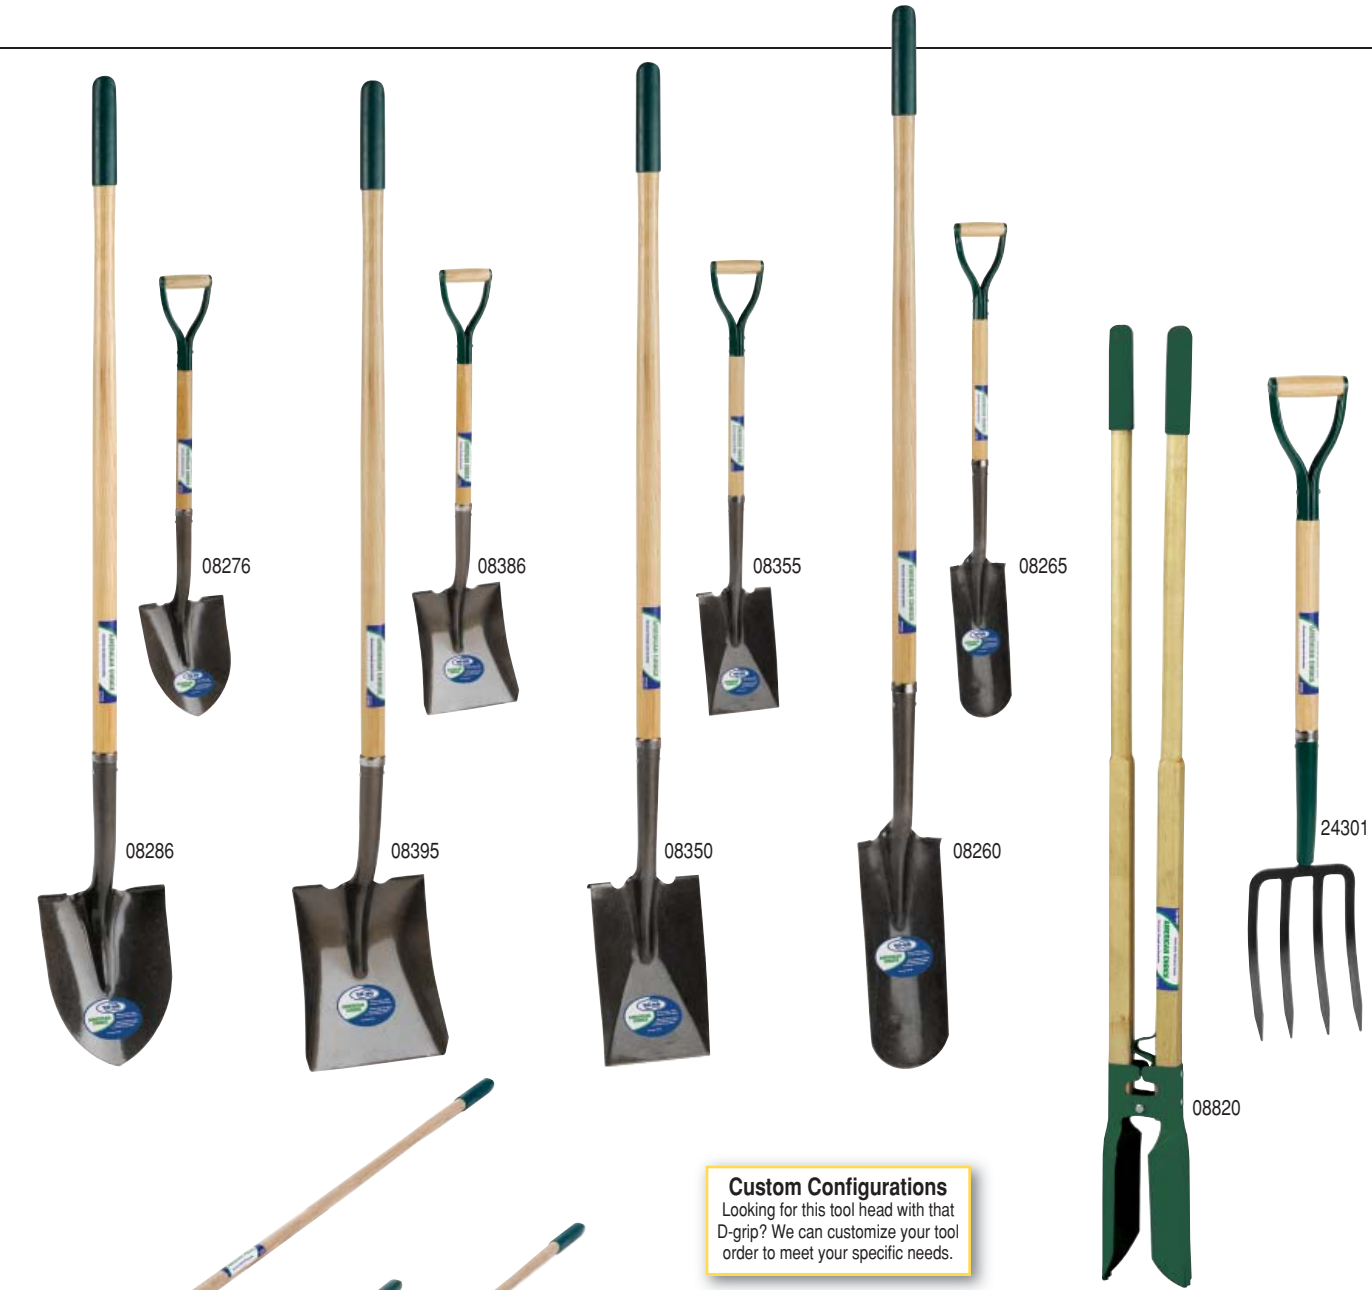

American Choice wood

Top-quality tools for homeowners and light industrial/commercial use. Features include heavy-duty, high carbon steel blades; steel support collars for strong handle-to-head connections; and protective lacquer finishes.

Custom Configurations
Looking for this tool head with that D-grip? We can customize your tool order to meet your specific needs.

Order No.	Description	Handle	D Grip	Blade Size	Pack	Pack Wt.	Repair Handle
02050	6" Welded Garden Hoe, shank pattern	54" wood	-	6" x 4"	6	12 lbs.	85017
02500	4-Tine Forged Cultivator, shank pattern	54" wood	-	4" x 5"	6	12 lbs.	85017
08110	14-Tooth Forged Bow Rake	54" wood	-	14.5" x 3"	6	20 lbs.	85017
08260	Drain Spade, round blade, long handle	48" wood	-	4" x 15"	3	12 lbs.	56000
08265	Drain Spade, round blade, D handle	30" wood	steel	4" x 15"	3	14 lbs.	50009
08276	Round-Point Shovel, D handle	30" wood	steel	8.5" x 12"	3	12 lbs.	50008
08286	Round-Point Shovel, long handle	48" wood	-	8.5" x 12"	3	13 lbs.	56000
08350	Garden Spade, long handle	48" wood	-	6" x 12"	3	12 lbs.	56000
08355	Garden Spade, D handle	30" wood	steel	6" x 12"	3	12 lbs.	50008
08386	Square-Point Shovel, D handle	30" wood	steel	8.5" x 12"	3	14 lbs.	50008
08395	Square-Point Shovel, long handle	48" wood	-	8.5" x 12"	3	14 lbs.	56000
08820	Post Hole Digger	60" wood	-	5" x 10"	2	16 lbs.	58820
24301	4-Tine Forged Spading Fork, D handle	30" wood	steel	10" x 6"	3	13 lbs.	50241