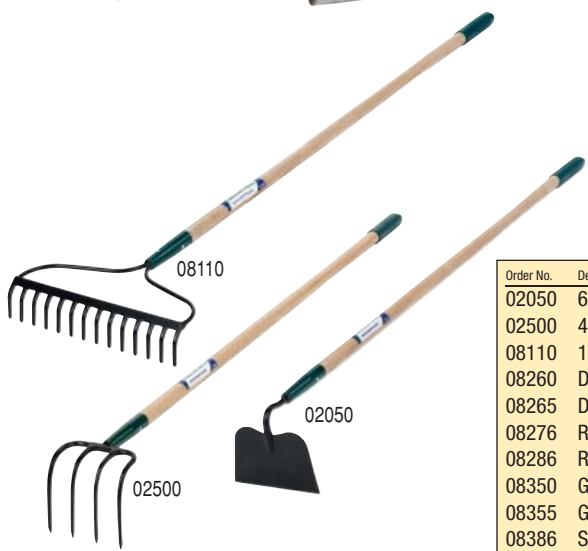

American Choice wood

Top-quality tools for homeowners and light industrial/commercial use. Features include heavy-duty, high carbon steel blades; steel support collars for strong handle-to-head connections; and protective lacquer finishes.

Custom Configurations
Looking for this tool head with that D-grip? We can customize your tool order to meet your specific needs.

Order No.	Description	Handle	D Grip	Blade Size	Pack	Pack Wt.	Repair Handle
02050	6" Welded Garden Hoe, shank pattern	54" wood	-	6" x 4"	6	12 lbs.	85017
02500	4-Tine Forged Cultivator, shank pattern	54" wood	-	4" x 5"	6	12 lbs.	85017
08110	14-Tooth Forged Bow Rake	54" wood	-	14.5" x 3"	6	20 lbs.	85017
08260	Drain Spade, round blade, long handle	48" wood	-	4" x 15"	3	12 lbs.	56000
08265	Drain Spade, round blade, D handle	30" wood	steel	4" x 15"	3	14 lbs.	50009
08276	Round-Point Shovel, D handle	30" wood	steel	8.5" x 12"	3	12 lbs.	50008
08286	Round-Point Shovel, long handle	48" wood	-	8.5" x 12"	3	13 lbs.	56000
08350	Garden Spade, long handle	48" wood	-	6" x 12"	3	12 lbs.	56000
08355	Garden Spade, D handle	30" wood	steel	6" x 12"	3	12 lbs.	50008
08386	Square-Point Shovel, D handle	30" wood	steel	8.5" x 12"	3	14 lbs.	50008
08395	Square-Point Shovel, long handle	48" wood	-	8.5" x 12"	3	14 lbs.	56000
08820	Post Hole Digger	60" wood	-	5" x 10"	2	16 lbs.	58820
24301	4-Tine Forged Spading Fork, D handle	30" wood	steel	10" x 6"	3	13 lbs.	50241